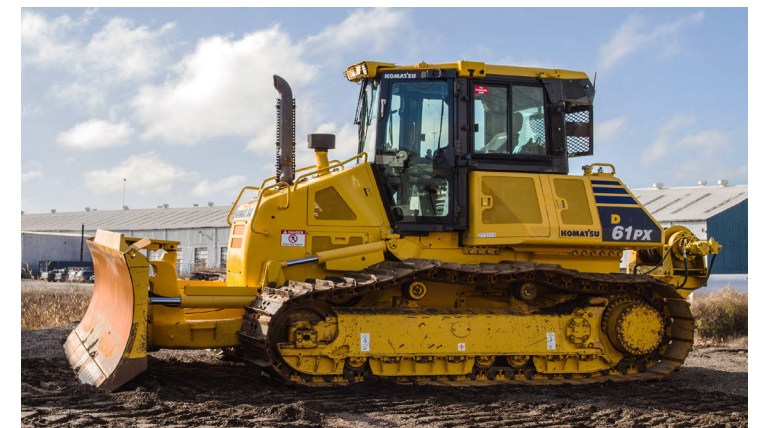

KOMATSU D61PX-23 CRAWLER DOZER

WITH 168HP

SPECS

ENGINE

KOMATSU SAA6D107E-2, 6-CYLINDER
4-CYCLE, WATER-COOLED, DIRECT INJECTION

168HP

HYDROSTATIC TRANSMISSION / DUAL PATH

BLADE

DOZER BLADE TYPE: 6-WAY (PAT)

BLADE WIDTH: 12'8"

BLADE HEIGHT: 45"

BLADE CAPACITY: 5 CU. YARDS

BLADE DIG DEPTH: 23"

MAX BLADE TILT, HYDRAULIC: 20"

UNDERCARRIAGE

PARALLEL LINK UNDERCARRIAGE SYSTEM

W/ LUBRICATED ROTATING BUSHINGS

TRACK SHOE WIDTHS AVAILABLE: 34"

STANDARD TRACK SHOE WIDTH: 34"

TRACK LENGTH ON GROUND: 10'5"

GROUND PRESSURE/PSI: 4.87

TRACK GAUGE: 84"

GROUND CLEARANCE: 15.6"

CUSTOM TRUCK CONFIGURATION ATTACHMENTS: SINGLE WINCHES