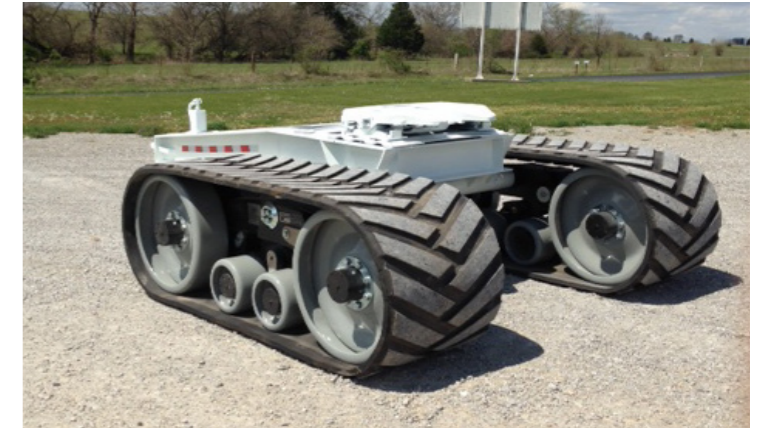

SPECS

GENERAL SPECIFICATIONS

MODEL ETT4575J

TRAILER PAYLOAD: 80,000 LBS TRAILER LENGTH: 45'

TRAILER EXTENDED LENGTH: 75'

TRAILER WIDTH (OUTSIDE TRACK TO OUTSIDE TRACK): 9'10"

TRAILER HEIGHT: 57" TRANSPORT WEIGHT: 36,500 LBS

AVAILABLE WITH:

MOROOKA MST-3000VD:

CATERPILLAR C9 / 325 HP

TIER 3 EMISSION

7.5 MPH (UNLOADED) /

5.0 MPH (LOADED)

HST TRANSMISSION SYSTEM

20" GROUND CLEARANCE / 31.625" TRACK WIDTH

ENCLOSED SINGLE CAB

WITH AC / HEAT

D6N LGP WINCH TRACTOR

43,009 LBS (INCLUDES WINCH

& CABLE)

MODEL 50B-PS WINCH

(50,000 LBS)

TIER 3 MOTOR

12" BLADE

33" TRACK

888-925-0858

www.customtruck.com

*Custom Truck One Source reserves the right to change the specification of any unit at any time without prior notice. This brochure is only a statement of general specifications on the date of this publication.

ASK ABOUT THE CUSTOMIZED AND FLEXIBLE LEASING & FINANCING SOLUTIONS AVAILABLE FROM CUSTOM TRUCK CAPITAL